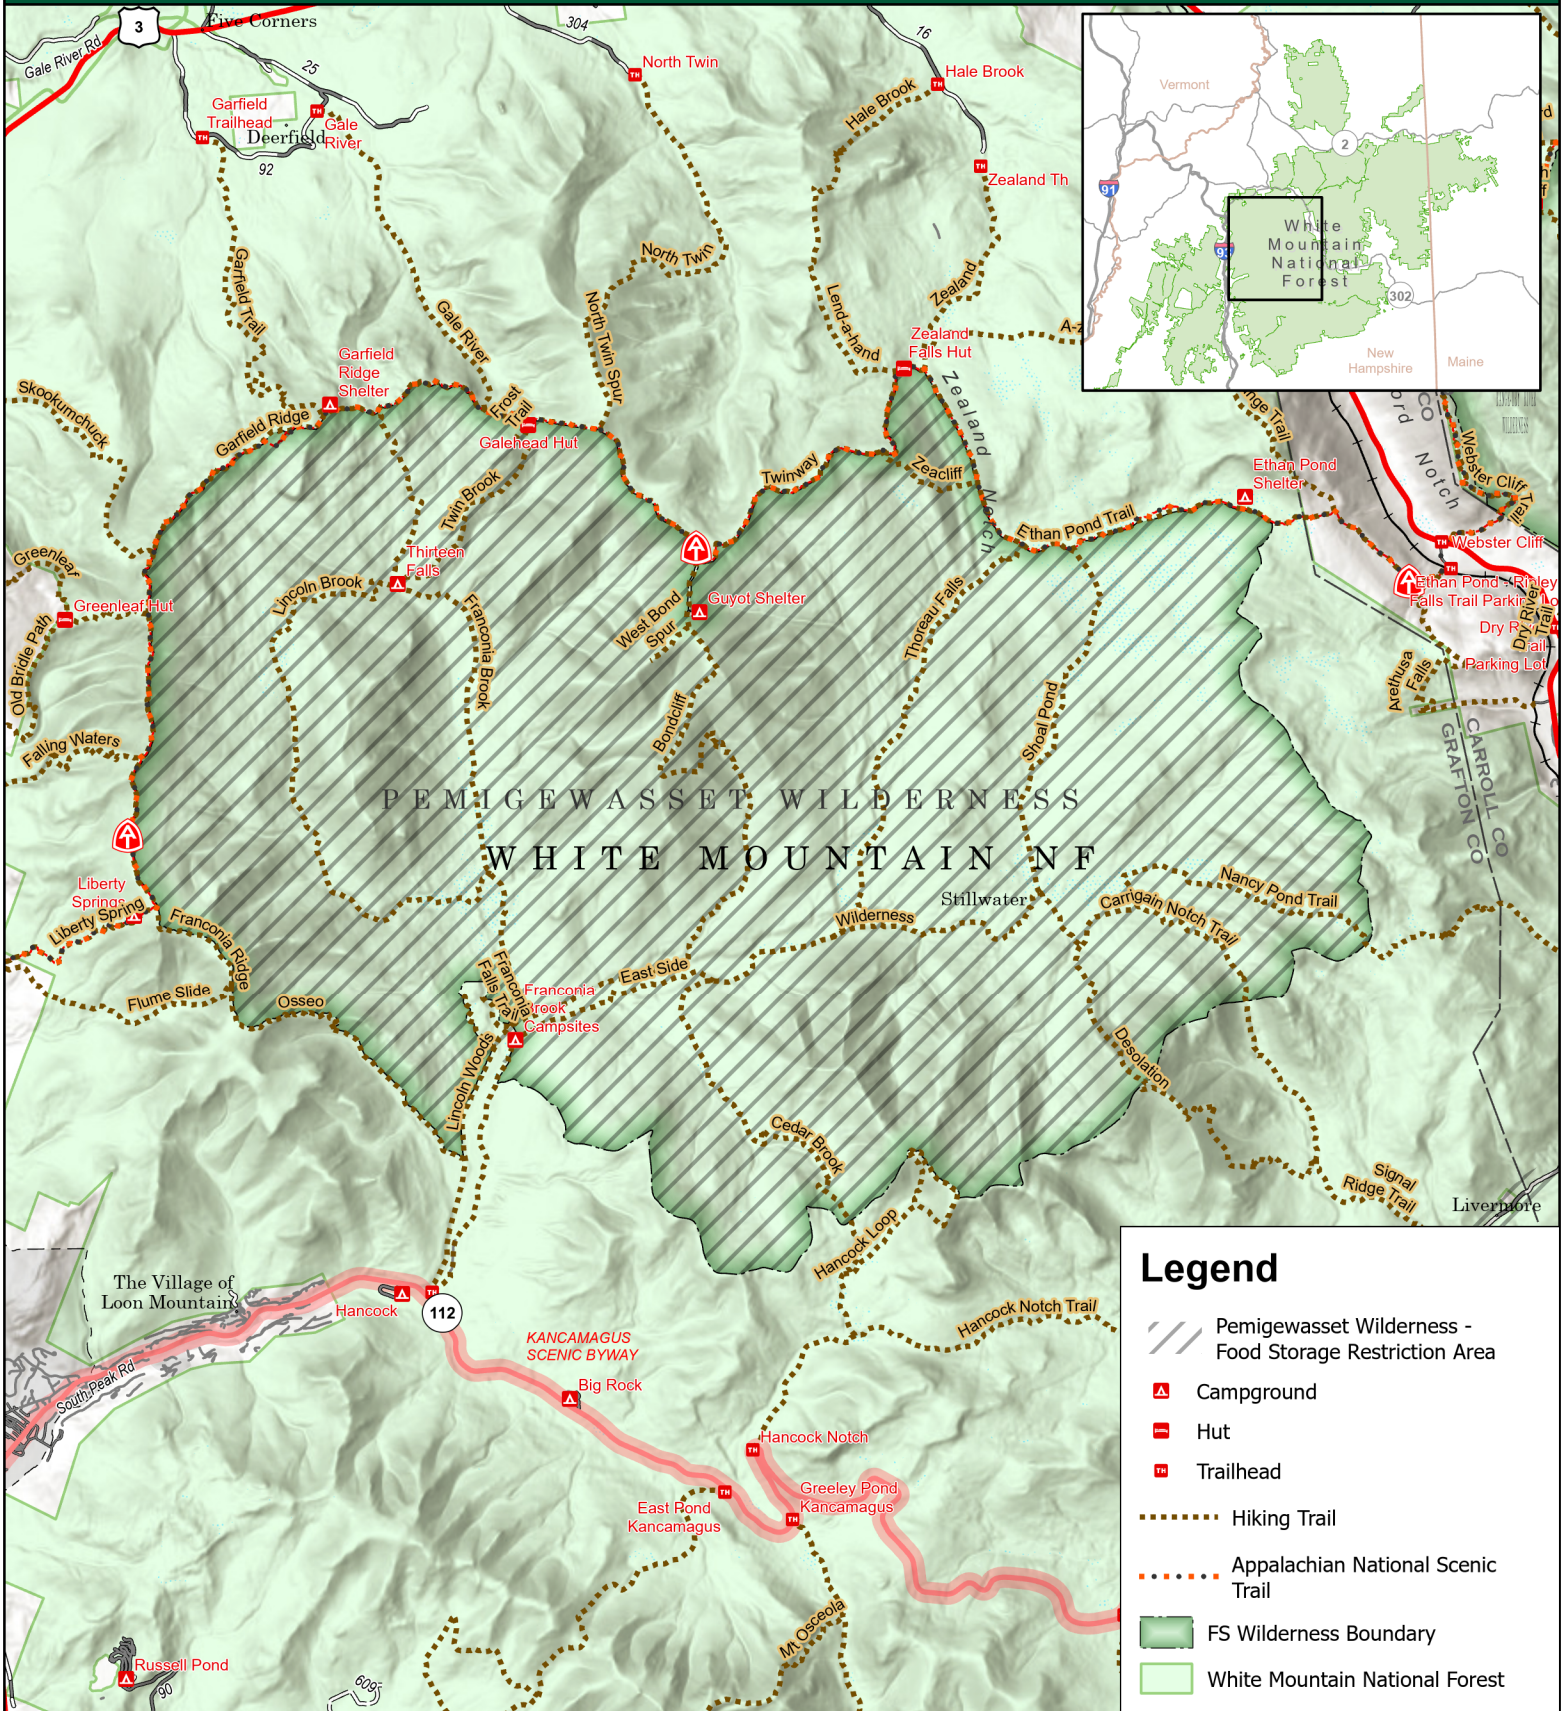

Bear Food Storage Canister Requirement: Exhibit A

Legend

- Pemigewasset Wilderness - Food Storage Restriction Area
- Campground
- Hut
- Trailhead
- Hiking Trail
- Appalachian National Scenic Trail
- FS Wilderness Boundary
- White Mountain National Forest

3/12/2026

This product is reproduced from geospatial information prepared by the USDA Forest Service. Geospatial information and GIS product accuracy may vary. Using GIS products for purposes other than those for which they were created may yield inaccurate or misleading results. USDA Forest Service reserves the right to correct, update, modify or replace GIS products without notification.