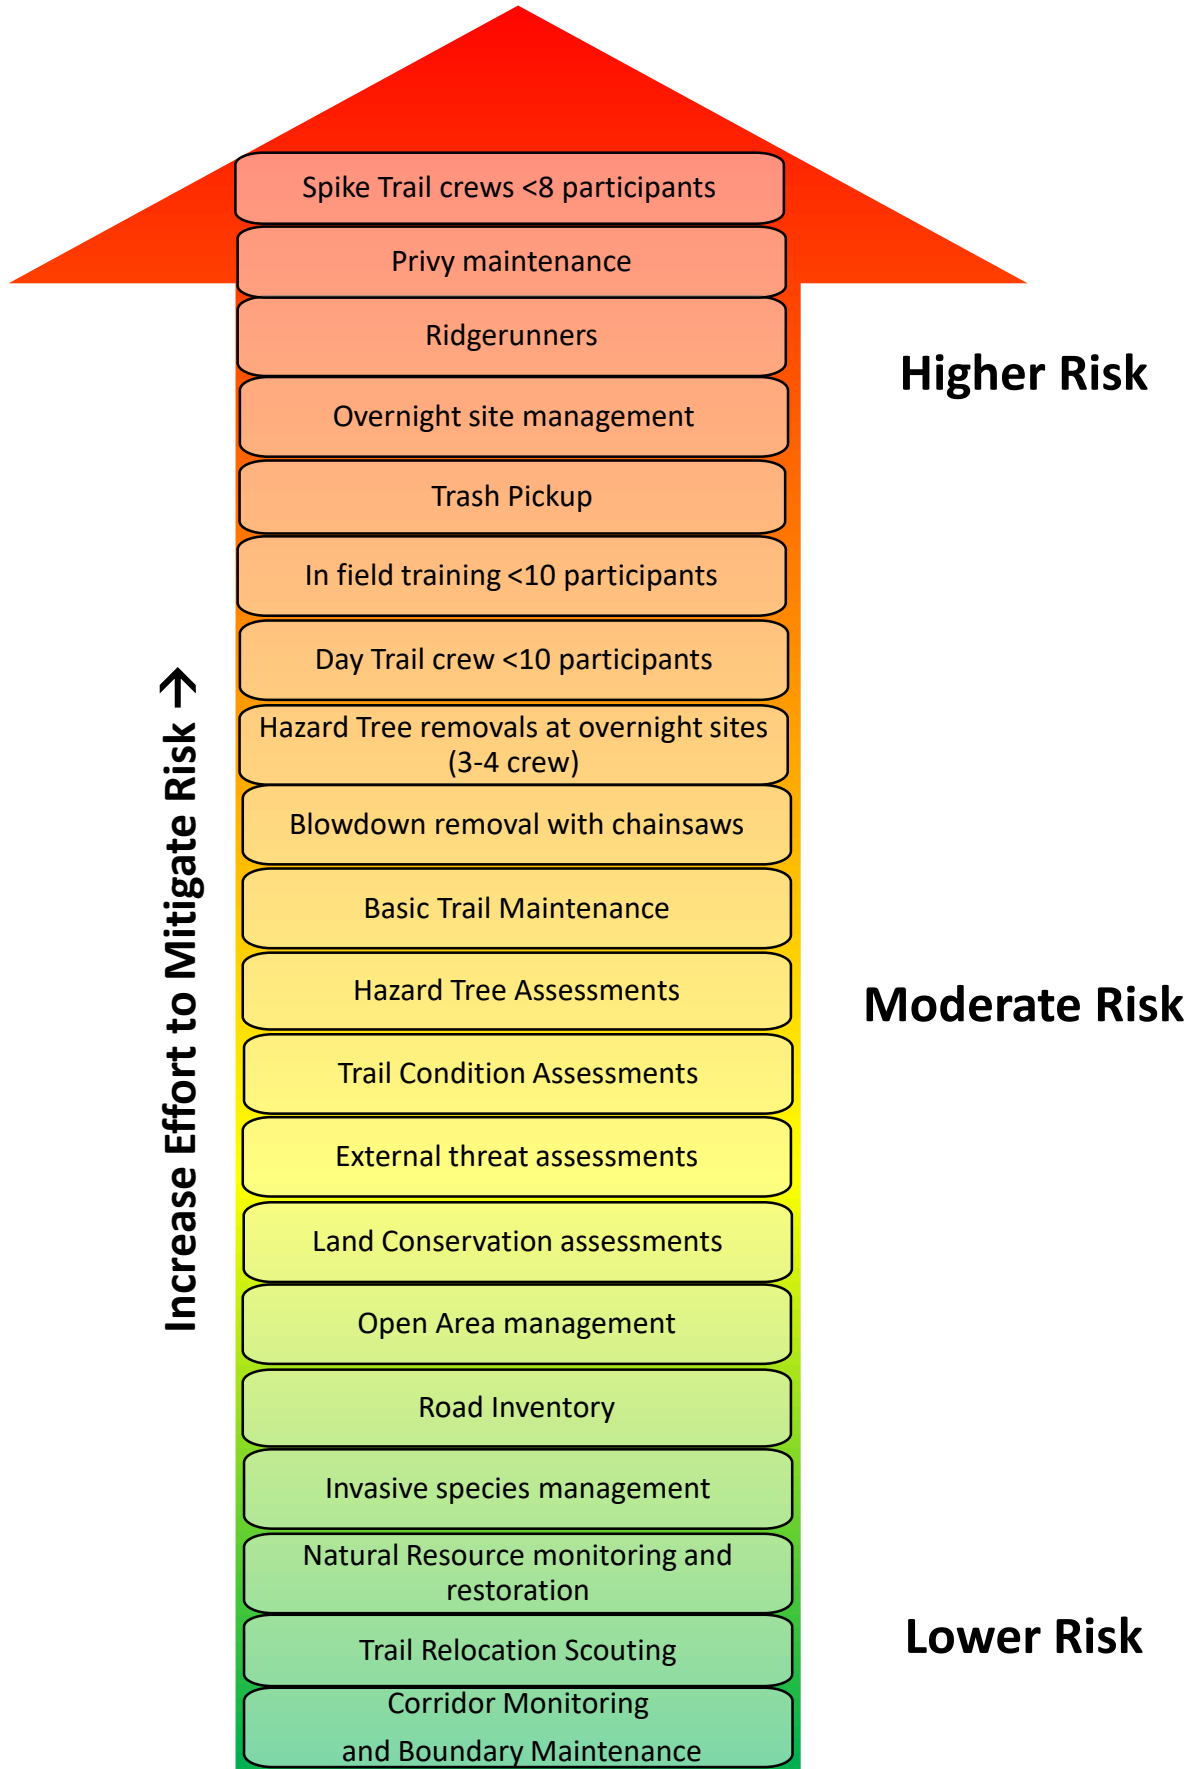

# Appalachian Trail Maintenance Activities COVID-19 Exposure Risk Scale\*

\* Based on the potential to be in another person's air space or for being exposed to a contaminated surface