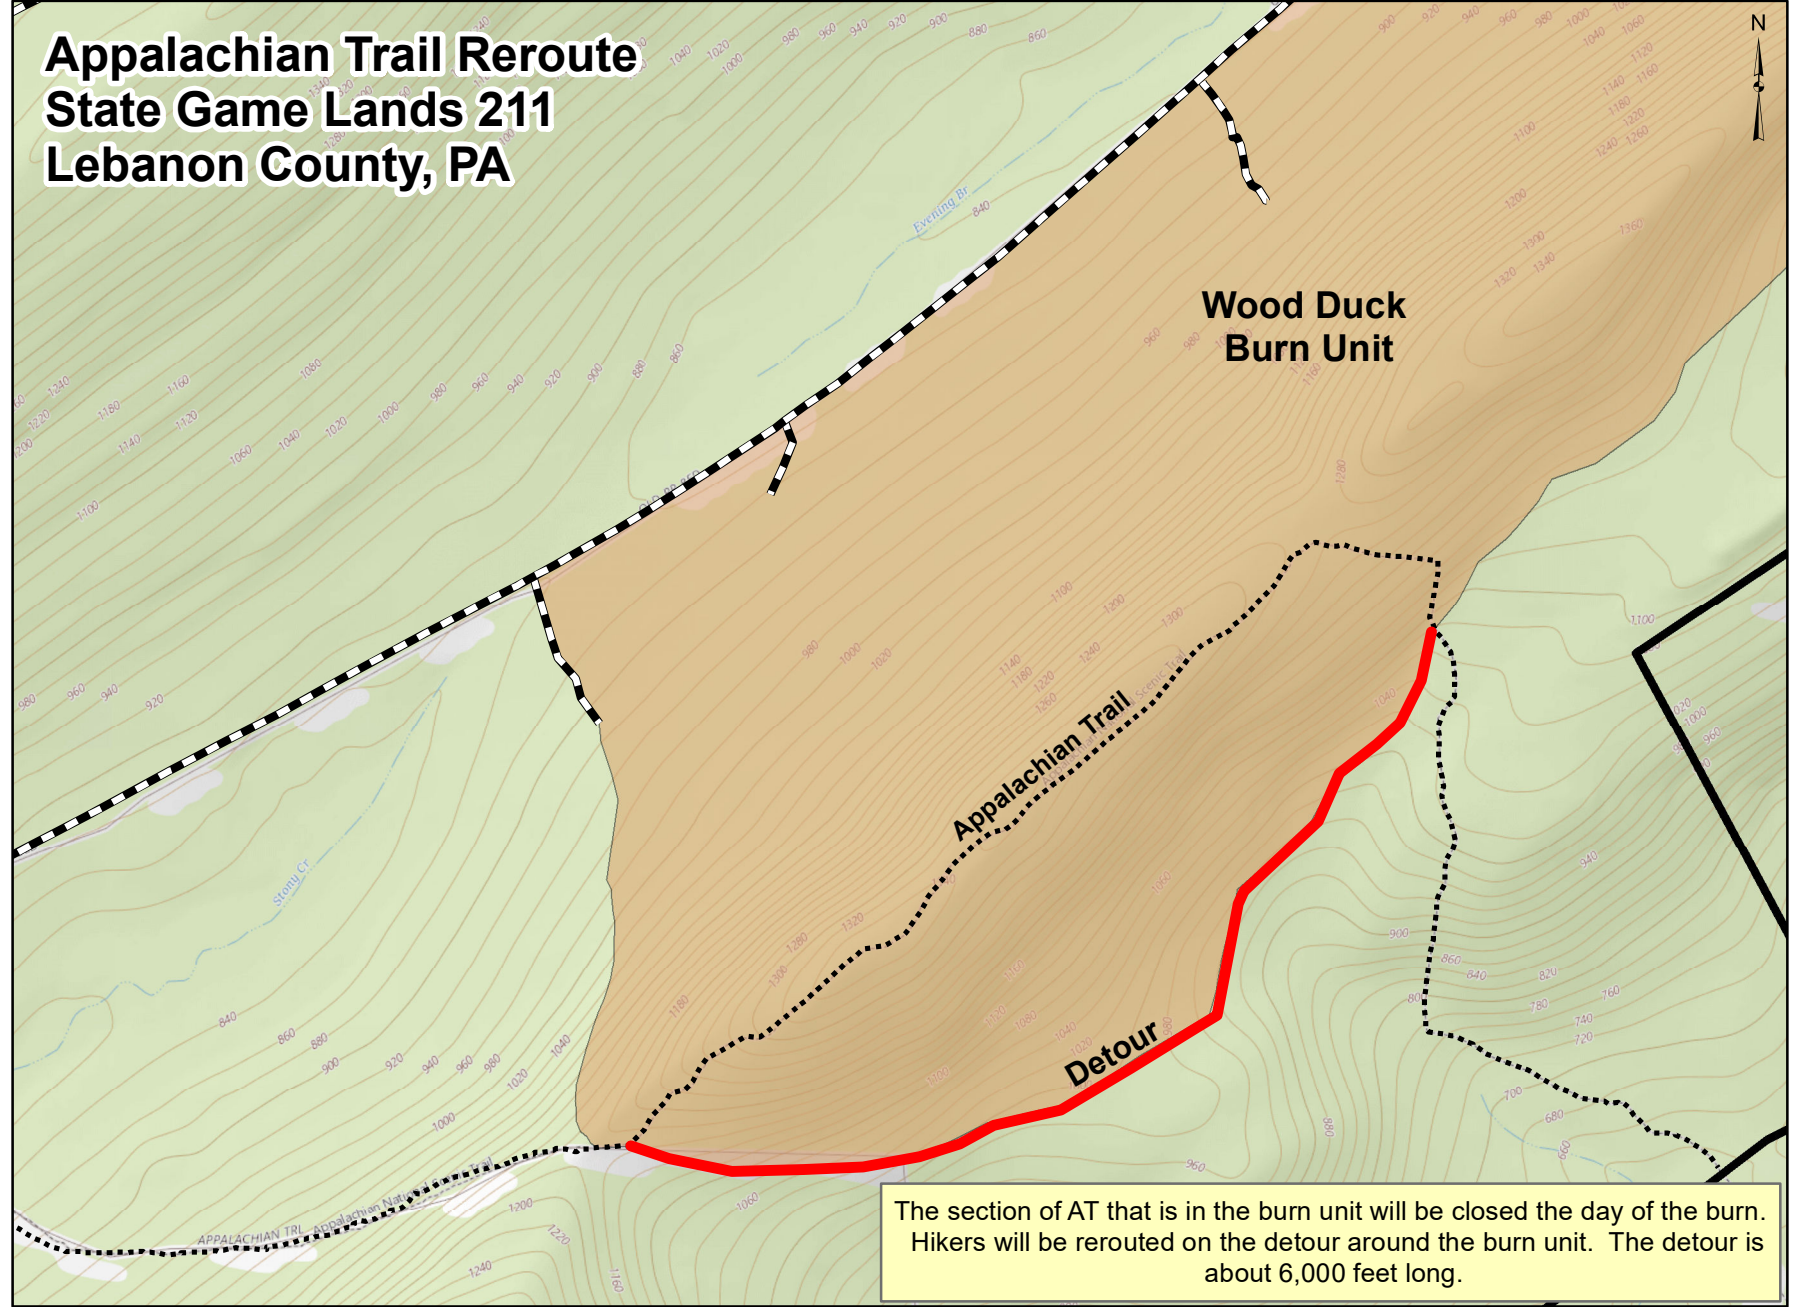

Appalachian Trail Reroute State Game Lands 211 Lebanon County, PA

**Wood Duck
Burn Unit**

Appalachian Trail

Detour

The section of AT that is in the burn unit will be closed the day of the burn. Hikers will be rerouted on the detour around the burn unit. The detour is about 6,000 feet long.